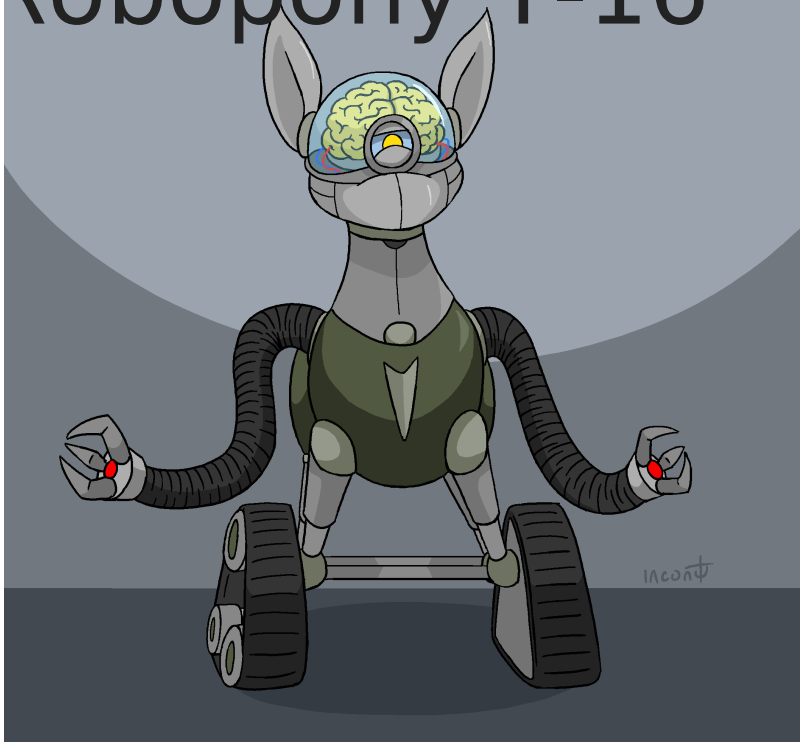

# Robopony T-16

T-16 is currently assigned to scouting

duties, often exploring the wastes with a hoofful of other ponies or robots in search for lost technology or other potential residents for the City.

## Appearance

T-16 is an armored and tracked Robopony with a yellow brain and eye. She has a female-sounding vocoder.

## Personality

T-16 cares a lot about ponies and is protective of those in need. She is very casual about her own brain, often rubbing it in the open.